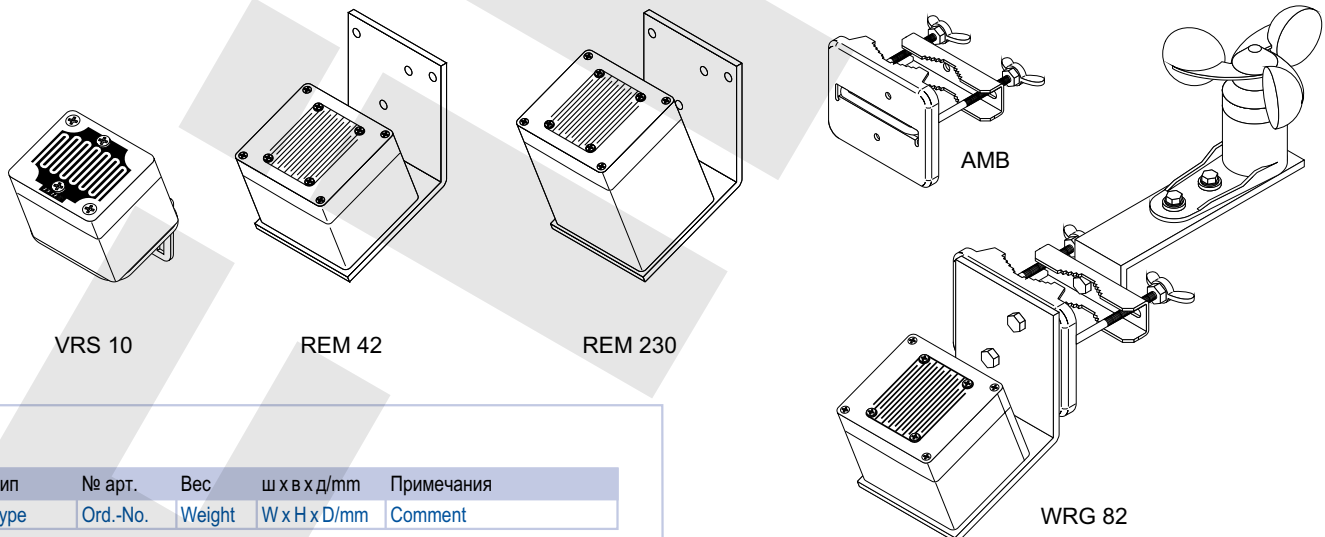

Features

VRS 10

- rain detector in compact design, 24VDC
- heated sensor area
- rain signal is stored for approx. 2 minutes
- colour light grey, inclusive mounting bracket

REM 42

- rain detector for D+H control panels, 24VDC
- heated sensor area
- rain signal is stored for approx. 2 minutes
- colour light grey, inclusive mounting bracket

REM 230

- rain detector, 230VAC, 50Hz, 5W
- heated sensor area
- switching contact: change-over contact 230V, max. 5A
- in conjunction with 230V drives
- rain signal is stored for approx. 2 minutes
- colour light grey, inclusive 8m PVC-cable and mounting bracket

WRG 82

- wind/ rain transmitter
- heated sensor area, rain signal is stored for approx. 2 minutes
- wind-switching point adjustable on 4 or 6 Bft. via DIP-switch
- wind signal is stored for approx. 10 minutes
- possibility of infinitely variable adjustment of wind switching point between 2 - 8 Bft. in conjunction with WE 516, WME 43 or WRZ 8000, signal retention time can be chosen between 1 - 15 min.
- colour grey, inclusive aerial mast fastening

Выбор продуктов

Range of products

Тип	№ арт.	Вес	ш х в х д/мм	Примечания
Type	Ord.-No.	Weight	W x H x D/mm	Comment
VRS 10	30.300.90	0,40kg	50 x 70 x 66	
REM 42	30.301.00	0,50kg	85 x 150 x 110	
REM 230	30.300.20	1,30kg	85 x 150 x 120	
WRG 82	30.301.10	2,00kg	85 x 150 x 400	
AMB	70.600.05	0,35kg	Креп. на антенной балке для REM (Ø 42 ... 60мм) bracket for fixing on aerial mast (Ø 42 ... 60mm)